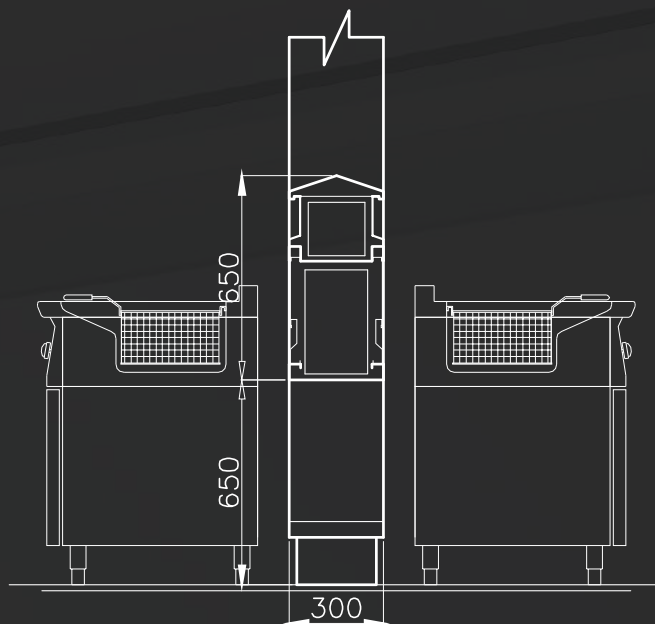

V-SDU

SERVICE DISTRIBUTION UNIT

ADVANTAGES

- ✓ Welded construction with no visible mechanical fixings
- ✓ Flexibility for placement of cooking equipment
- ✓ Optimum safety and operating efficiency

GB

WALL TYPE MODEL

ISLAND TYPE MODEL

PRIMARY RISER

SECONDARY RISER