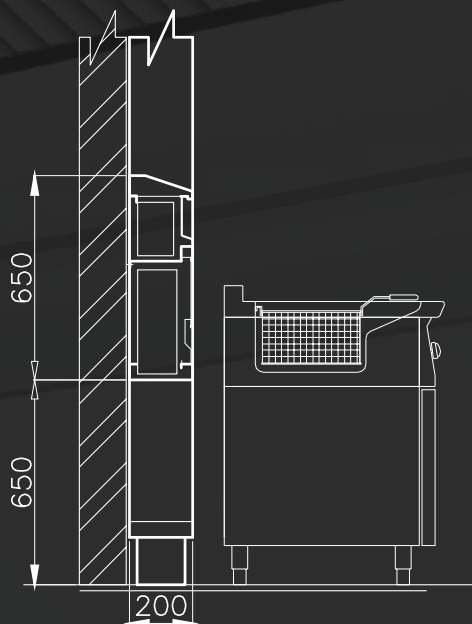

V-SDU

SERVICE DISTRIBUTION UNIT

ADVANTAGES

- ✓ Welded construction with no visible mechanical fixings
- ✓ Flexibility for placement of cooking equipment
- ✓ Optimum safety and operating efficiency

GB

WALL TYPE MODEL

ISLAND TYPE MODEL

PRIMARY RISER

SECONDARY RISER