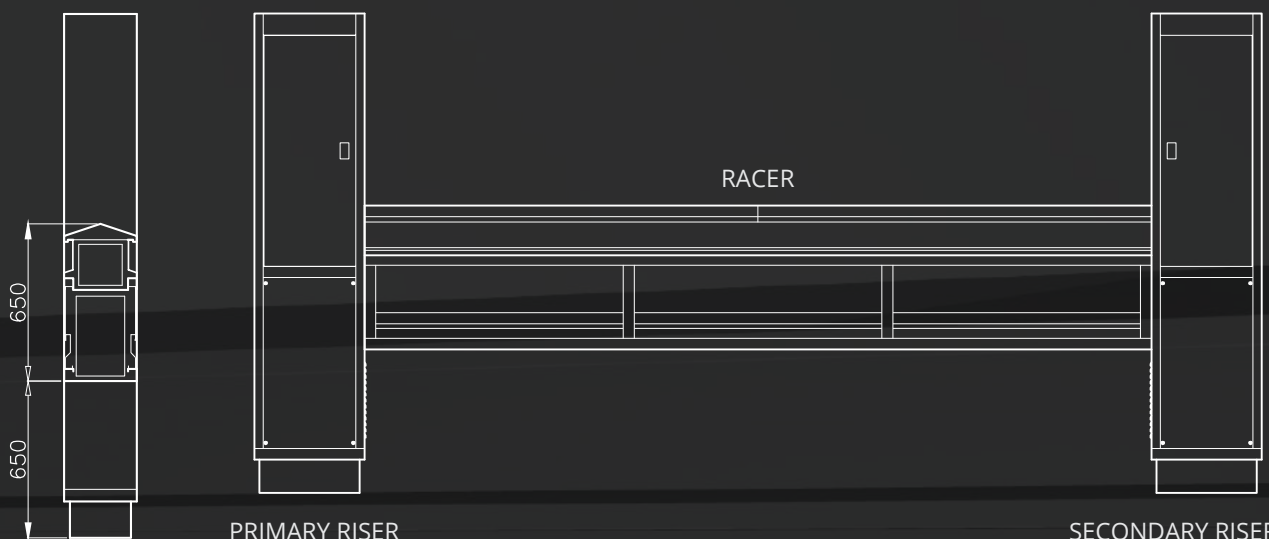

V-SDU

SERVICE DISTRIBUTION UNIT

ADVANTAGES

- ✓ Welded construction with no visible mechanical fixings
- ✓ Flexibility for placement of cooking equipment
- ✓ Optimum safety and operating efficiency

GB

WALL TYPE MODEL

ISLAND TYPE MODEL

PRIMARY RISER

SECONDARY RISER